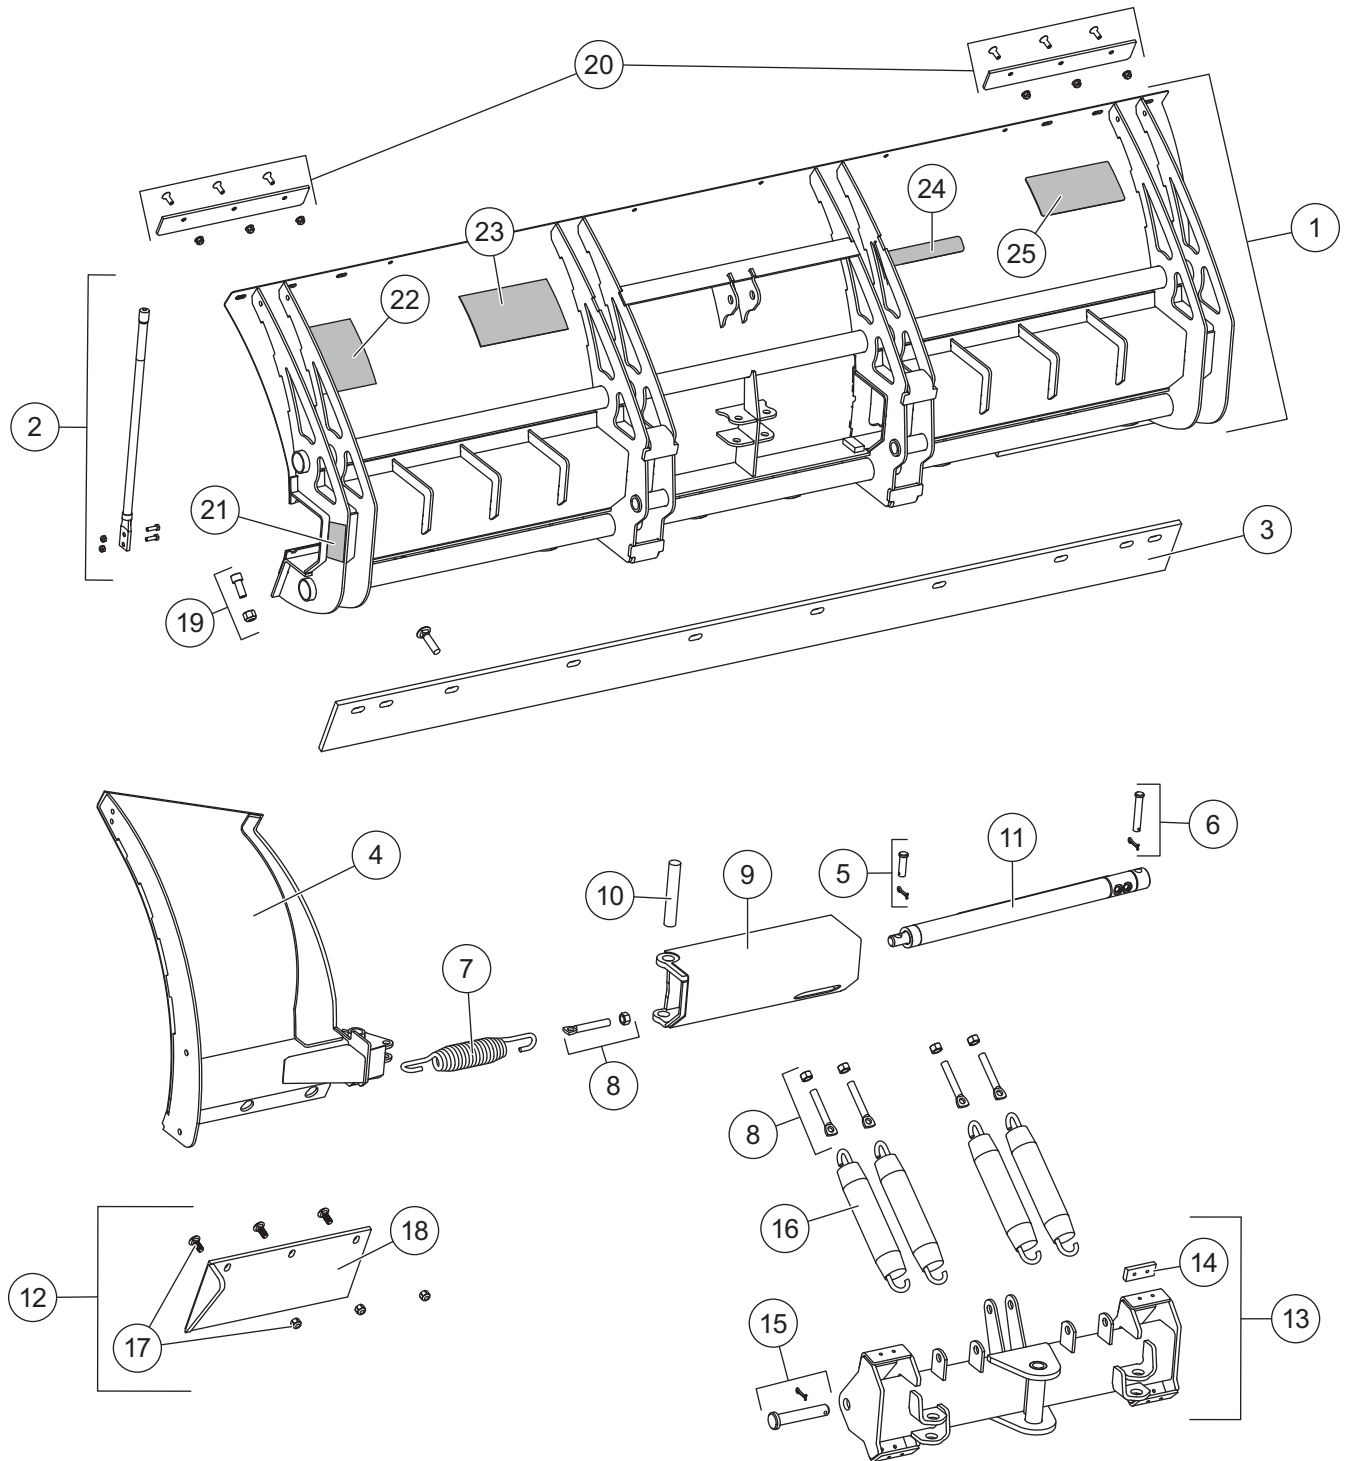

WIDE-OUT™ & WIDE-OUT™ XL BLADES 85810, 85850

Blade Components

WIDE-OUT™ & WIDE-OUT™ XL BLADES 85810, 85850

WIDE-OUT & WIDE-OUT XL Blade Components							
Item	Part	Qty	Description	Item	Part	Qty	Description
1	81154	1	WIDE-OUT Blade	15	50677	2	Pin Kit
	81155	1	WIDE-OUT XL Blade	16	23039	4	Trip Spring
2	62595	1	Blade Guide Assembly, Poly (set of 2)	17	11010	1	Bolt Kit, Steel Wing Edge
3	64775	1	Cutting Edge Kit, WIDE-OUT	18	81148	1	Steel Wing Edge, WIDE-OUT – DS
	63980	1	Cutting Edge Kit, WIDE-OUT XL		81149	1	Steel Wing Edge, WIDE-OUT – PS
4	81150	1	Blade Wing w/Labels, WO – DS		95060	1	Steel Wing Edge, WIDE-OUT XL – DS
	81156	1	Blade Wing w/Labels, WO XL – DS		95061	1	Steel Wing Edge, WIDE-OUT XL – PS
ns	81152	1	Blade Wing w/Labels, WO – PS	19	50661	2	Stop Bolt Kit
ns	81158	1	Blade Wing w/Labels, WO XL – PS	20	77472	1	Wear Strip Kit – WIDE-OUT
5	50651	2	5/8 x 2 Pin Kit		77473	1	Wear Strip Kit – WIDE-OUT XL
6	50653	2	5/8 x 3-1/2 Pin Kit	21	29593	2	Label – Warning, Multiple Pinch Points
7	50654	2	Wing Spring	22	59900	1	Label – Warning/Caution, Snowplows
8	66421	6	5/8-11 x 4 Eyebolt Kit	23	43360	1	Label – Attach/Detach, UltraMount® 2
9	81167	1	Slidebox – DS Blade	24	28404	1	Label – Identity, ULTRAFINISH™
ns	81168	1	Slidebox – PS Blade	25	44451	1	Label – Identity, WESTERN® 8.31
10	50660	2	Wing Pin	ns	92983	1	Label – Logo, WIDE-OUT XL Moldboard
11	43803	2	Ram Assy 1-1/2 x 13-15/16 DA, WO	ns	92976	1	Label – Logo, WIDE-OUT Moldboard
	94491	2	Ram Assy 1-1/2 x 16-15/16 DA, WO XL	ns	92979	1	Label – Wing, WIDE-OUT – DS
12	57865	1	Steel Wing Cutting Edges Kit, WO	ns	92974	1	Label – Wing, WIDE-OUT – PS
	81141	1	Steel Wing Cutting Edges Kit, WO XL	ns	40986	1	Label – Logo, CONTRACTOR GRADE®
13	92984	1	Quadrant Assembly (quad w/riveted bumpers)	ns	43794	1	Combo Seal Kit, Wing Cylinder
14	63976	4	Bumper Kit				