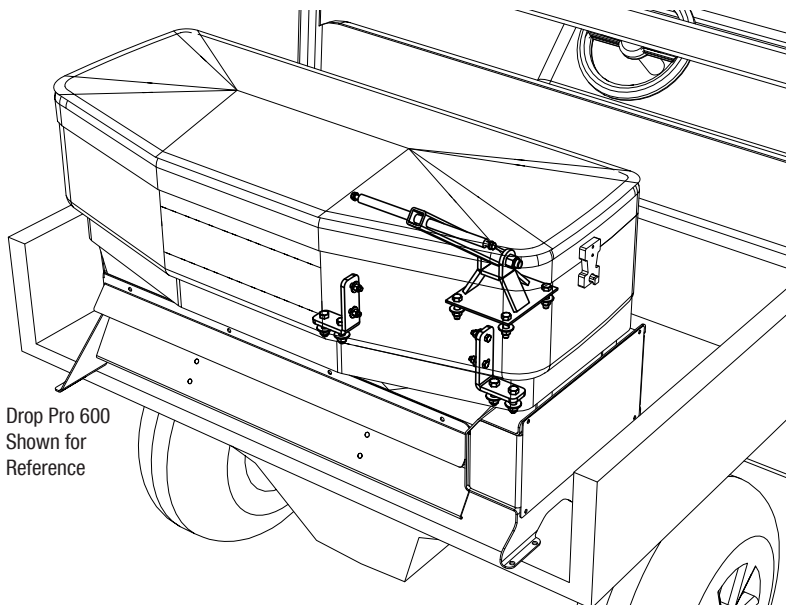

Parts List

SNOWEX[®]

LEADERS IN ICE CONTROL

Drop Pro 600
Shown for
Reference

UBM-175

TRYNEX[®]
INTERNATIONAL

CUSTOMER COPY

Madison Heights, Michigan 48071
800-SALTERS
www.snowexproducts.com