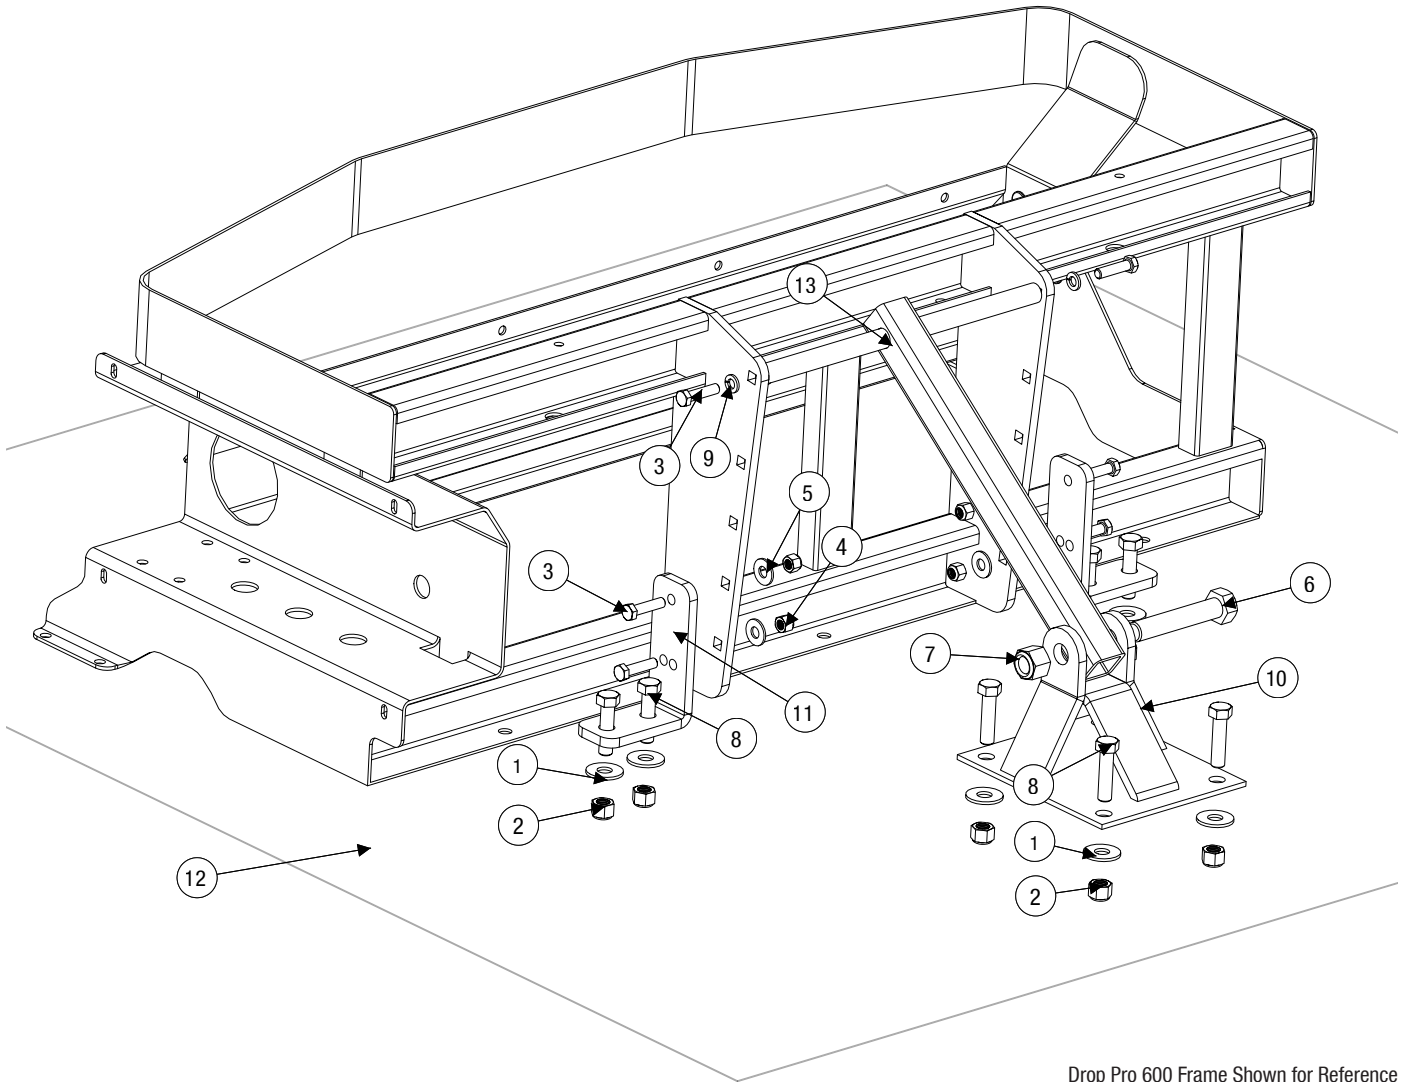

Parts List

SNOWEX[®]

LEADERS IN ICE CONTROL

Drop Pro 600
Shown for
Reference

UBM-175

TRYNEX[®]
INTERNATIONAL

CUSTOMER COPY

Madison Heights, Michigan 48071
800-SALTERS
www.snowexproducts.com

Drop Pro 600 Frame Shown for Reference

ID #	Part #	Qty
1	D4119	8
2	D4120	8
3	D4122	6
4	D4124	4
5	D4125	4
6	D4128	1
7	D4129	1

ID #	Part #	Qty
8	D4206	8
9	D4313	2
10	F50963	1
11	F50964	2
12	F51028	1
13	F51192	1

Drop Pro 600 Frame Shown for Reference

Key to Parts

D4119	Washer 1/2" Flat USS Zinc
D4120	Nut 1/2"-13 Nylox Zinc
D4122	Bolt 3/8"-16 X 1-1/2" Hex Head Zinc
D4124	Nut 3/8"-16 Nylox Zinc
D4125	Washer 3/8" Flat USS Zinc
D4128	Bolt 3/4"-10 X 4" Hex Head Zinc
D4129	Nut 3/4"-10 Nylox Zinc
D4206	Bolt 1/2"-13 X 2" Hex Head Zinc
D4313	Lock Washer 3/8" Zinc
F50963	Top Link Base
F50964	Angle Bracket UBM-175
F51028	Rubber Flap UBM-175
F51192	Upper Support UBM-175