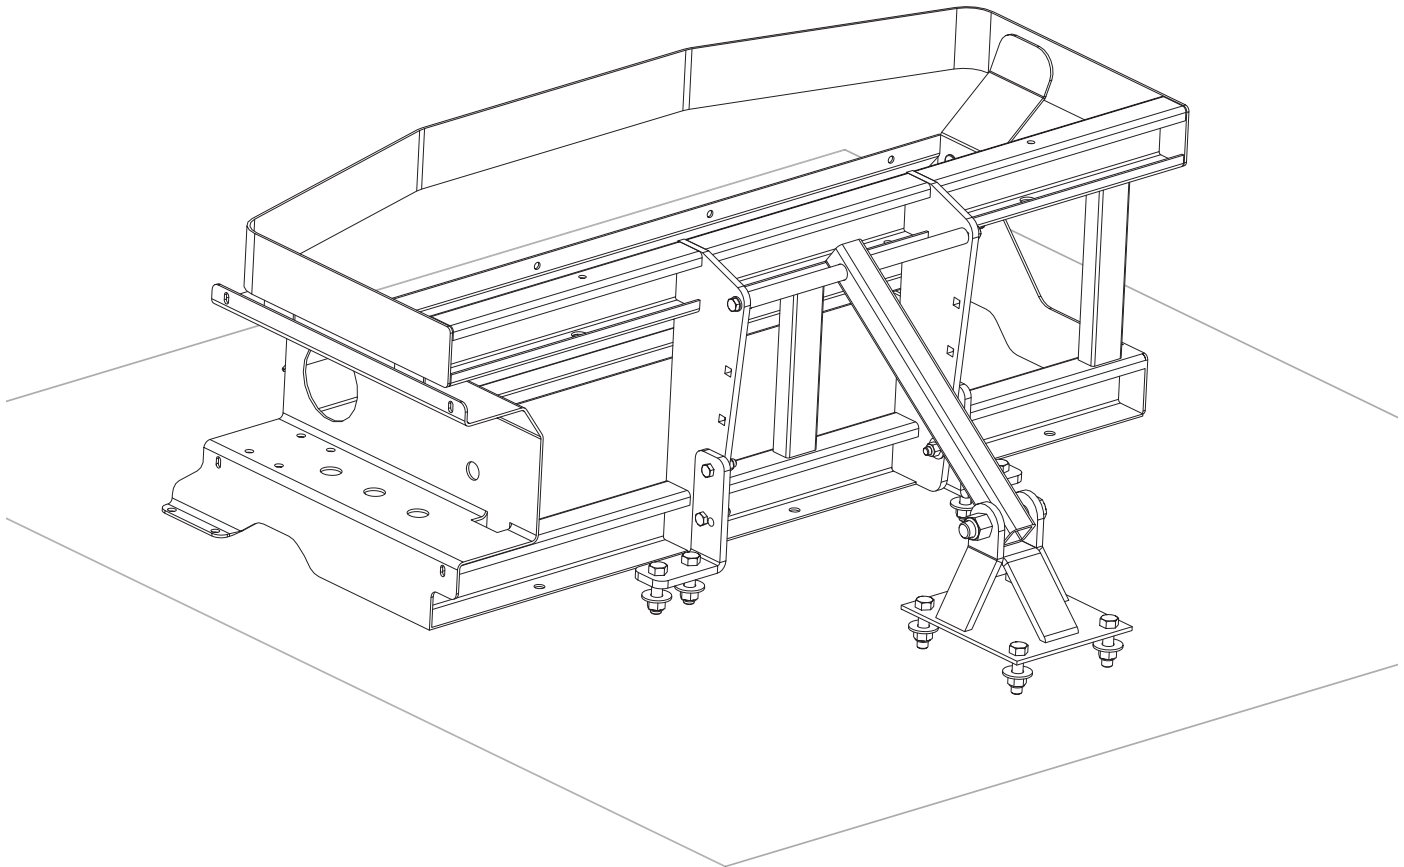

Parts List

SNOWEX[®]

LEADERS IN ICE CONTROL

Drop Pro 600
Shown for
Reference

UBM-175

TRYNEX[®]
INTERNATIONAL

CUSTOMER COPY

Madison Heights, Michigan 48071
800-SALTERS
www.snowexproducts.com

Drop Pro 600 Frame Shown for Reference

ID #	Part #	Qty
1	D4119	8
2	D4120	8
3	D4122	6
4	D4124	4
5	D4125	4
6	D4128	1
7	D4129	1

ID #	Part #	Qty
8	D4206	8
9	D4313	2
10	F50963	1
11	F50964	2
12	F51028	1
13	F51192	1

Drop Pro 600 Frame Shown for Reference

Key to Parts

D4119	Washer 1/2" Flat USS Zinc
D4120	Nut 1/2"-13 Nylox Zinc
D4122	Bolt 3/8"-16 X 1-1/2" Hex Head Zinc
D4124	Nut 3/8"-16 Nylox Zinc
D4125	Washer 3/8" Flat USS Zinc
D4128	Bolt 3/4"-10 X 4" Hex Head Zinc
D4129	Nut 3/4"-10 Nylox Zinc
D4206	Bolt 1/2"-13 X 2" Hex Head Zinc
D4313	Lock Washer 3/8" Zinc
F50963	Top Link Base
F50964	Angle Bracket UBM-175
F51028	Rubber Flap UBM-175
F51192	Upper Support UBM-175