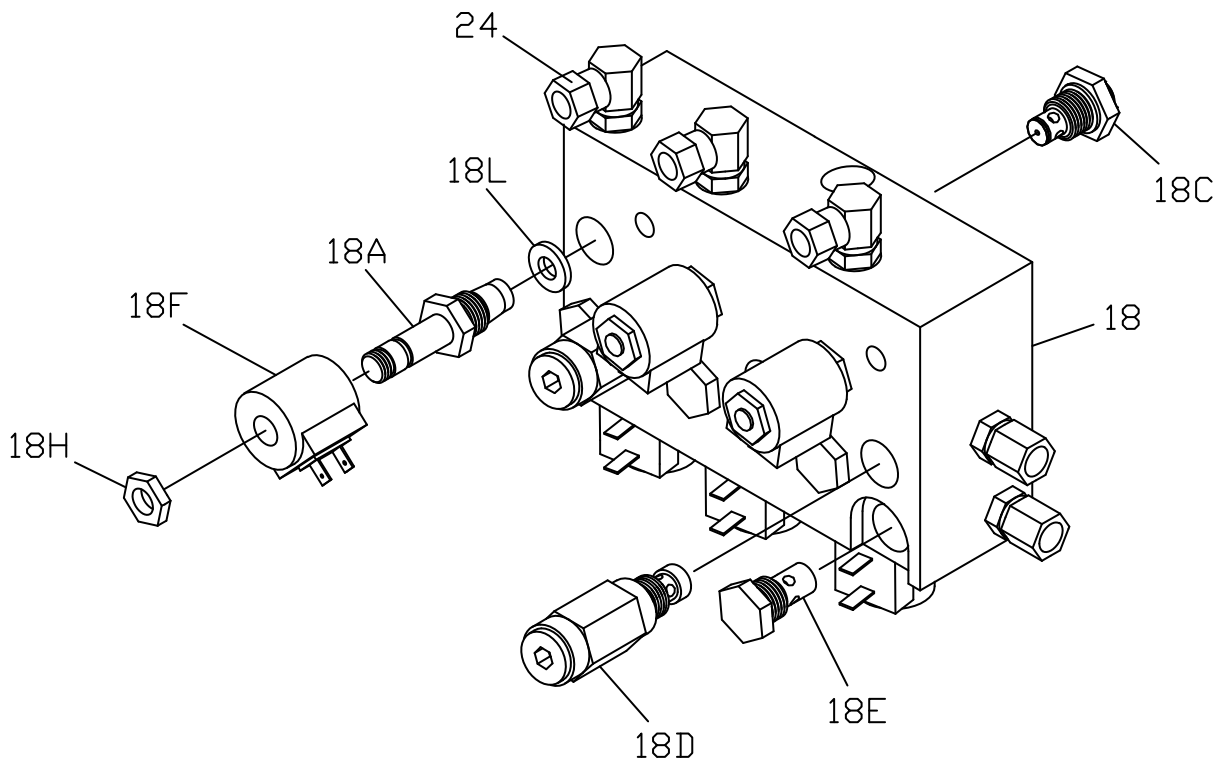

Hydraulic Valve Assembly Parts List

Figure 22. V-Blade UTV Manifold (SmartHitch2™ Ready) Parts Diagram

G10630

Ref.	Description	Part Number	Qty
18	Hydraulic Valve Assembly,V-Blade, SmartHitch2™ Ready (Blue)	HYD12280	1
18A	Valve, Lift/ Angle	HYD01637	6
18B	Valve, SmartHitch2™ Attach (Optional, Not Pictured)	HYD07047	1
18C	Valve, Flow Control	HYD07048	1
18D	Valve, Relief V-Blade (2800psi)	HYD01639	2
18E	Check Valve	HYD01640	4
18F	Valve Coil	HYD01638	7
18H	Coil Nut	HYD07059	6
18K	Coil Nut (SmartHitch2™ Valve) (Optional, Not Pictured)	HYD07060	1
18L	Orifice Disc (.080" ID)	HYD07108	2
24	Hydraulic Swivel Fitting	HYD01620	4