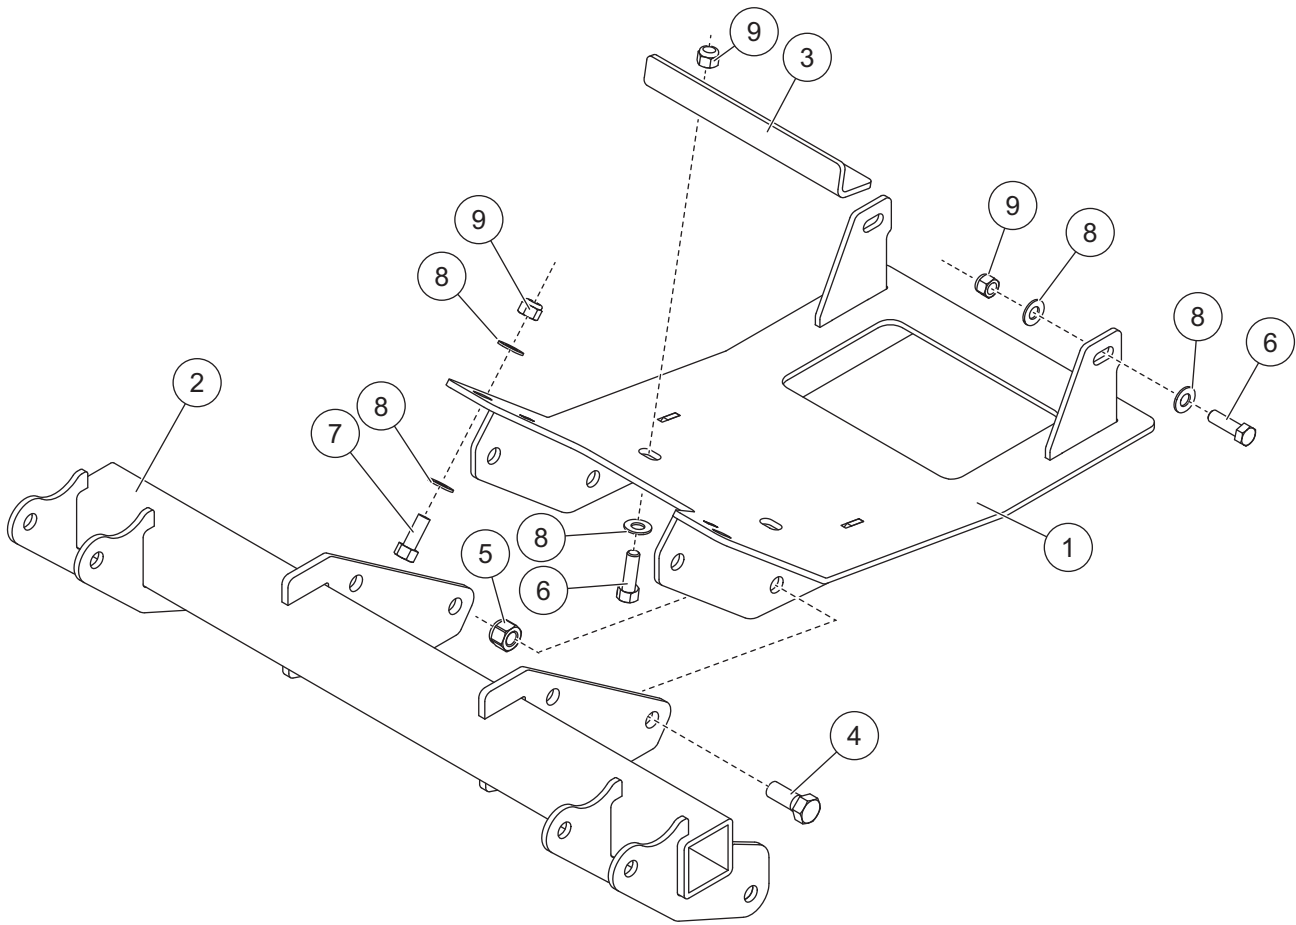

**PARTS LIST**

35167 Mount Kit							
Item	Part	Qty	Description	Item	Part	Qty	Description
1	74950	1	Skid Plate Assembly	ns	61548K	1	Plug Cover Kit
2	56935	1	Mount Beam	ns	74965	1	Bolt Bag
3	74449	1	Backer Bar	ns	90730	1	Fuse Kit, 200A
ns	52565	1	Vehicle Cable Assembly, Long	ns		12	Cable Ties
ns	52596	1	Vehicle Control Harness, UTV				
74965 Bolt Bag							
4		4	1/2-13 x 1-1/4 Hex Cap Screw G5	7		2	3/8-16 x 1 Hex Cap Screw G5
5		4	1/2-13 Locknut GB	8		10	3/8 Flat Washer Type A Narrow
6		4	3/8-16 x 1-1/4 Hex Cap Screw G5	9		6	3/8-16 Locknut GB
ns = not shown				G = Grade			