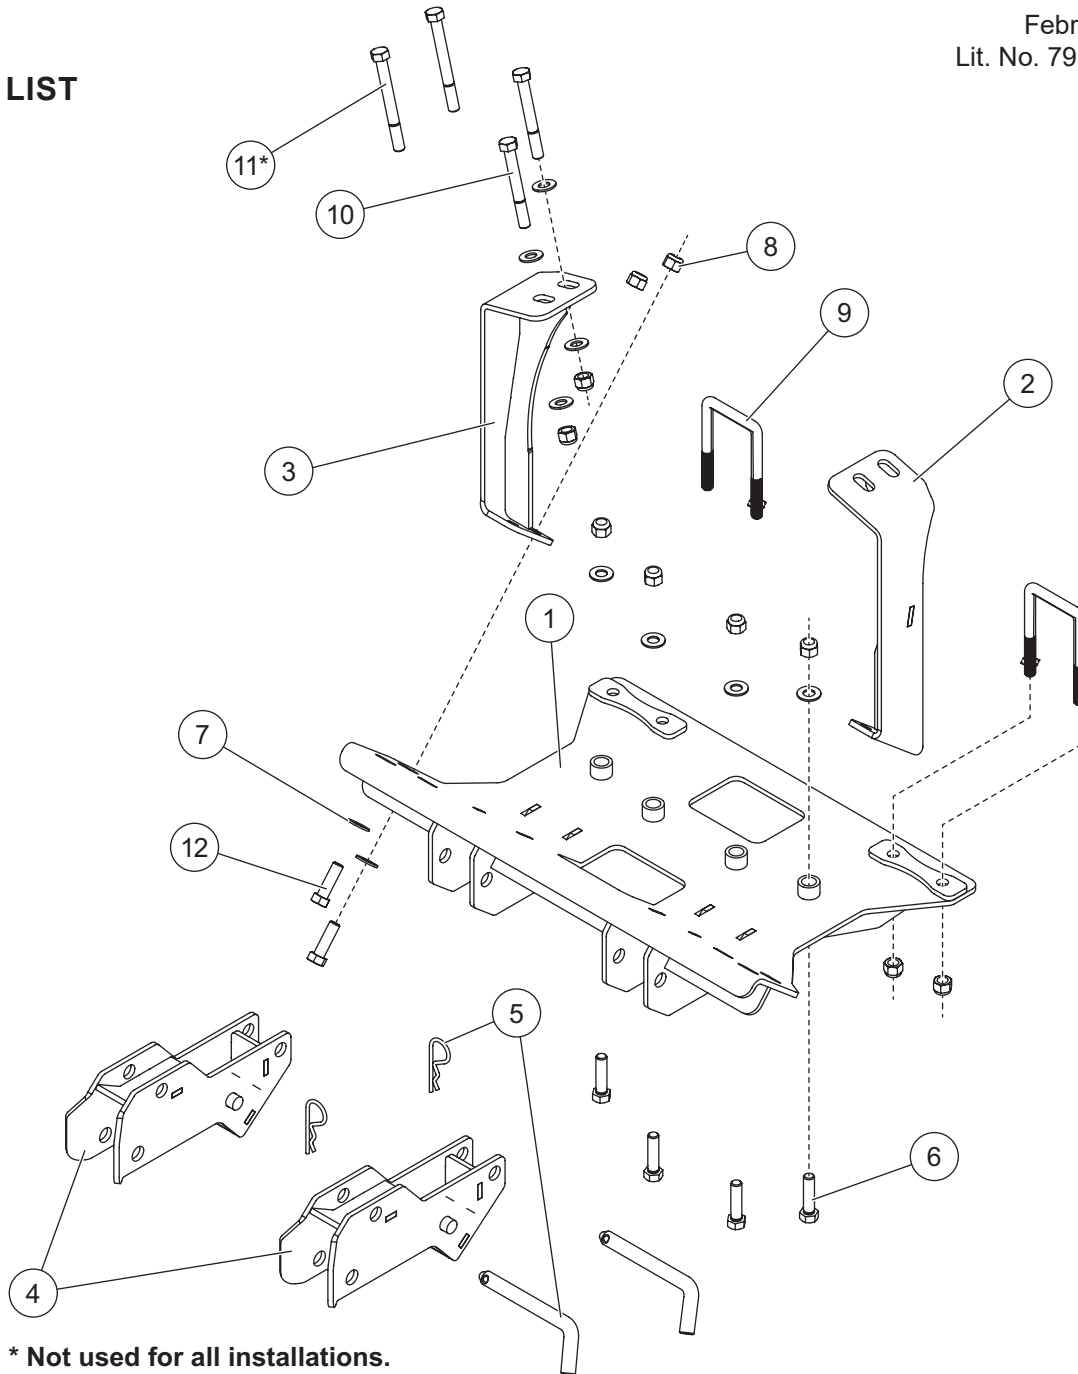

February 1, 2022
 Lit. No. 79953, Rev. 00

PARTS LIST

* Not used for all installations.

35210 Mount Kit							
Item	Part	Qty	Description	Item	Part	Qty Description	
1	79941	1	Skid Plate Assembly	4	79944	2 Receiver	
2	79942	1	Bracket – DS	5	84610	4 Pin Kit	
3	79943	1	Bracket – PS	ns	79946	1 Bolt Bag	
79946 Bolt Bag							
6		4	3/8-16 x 1-1/2 Hex Cap Screw G5	10		4 3/8-16 x 3 Hex Cap Screw G5	
7		16	3/8 Flat Washer Type A Narrow	11*		4 3/8-16 x 3-1/2 Hex Cap Screw G5	
8		16	3/8-16 Hex Locknut GB	12		4 3/8-16 x 1-1/4 Hex Cap Screw G5	
9		2	3/8-16 x 2 x 3-1/2 U-Bolt				
			ns = not shown				G = Grade

* Not used for all installations. Refer to Installation Instructions.

Copyright © 2022 Douglas Dynamics, LLC. All rights reserved. This material may not be reproduced or copied, in whole or in part, in any printed, mechanical, electronic, film, or other distribution and storage media, without the written consent of the company. Authorization to photocopy items for internal or personal use by the company's outlets or snowplow owner is granted.